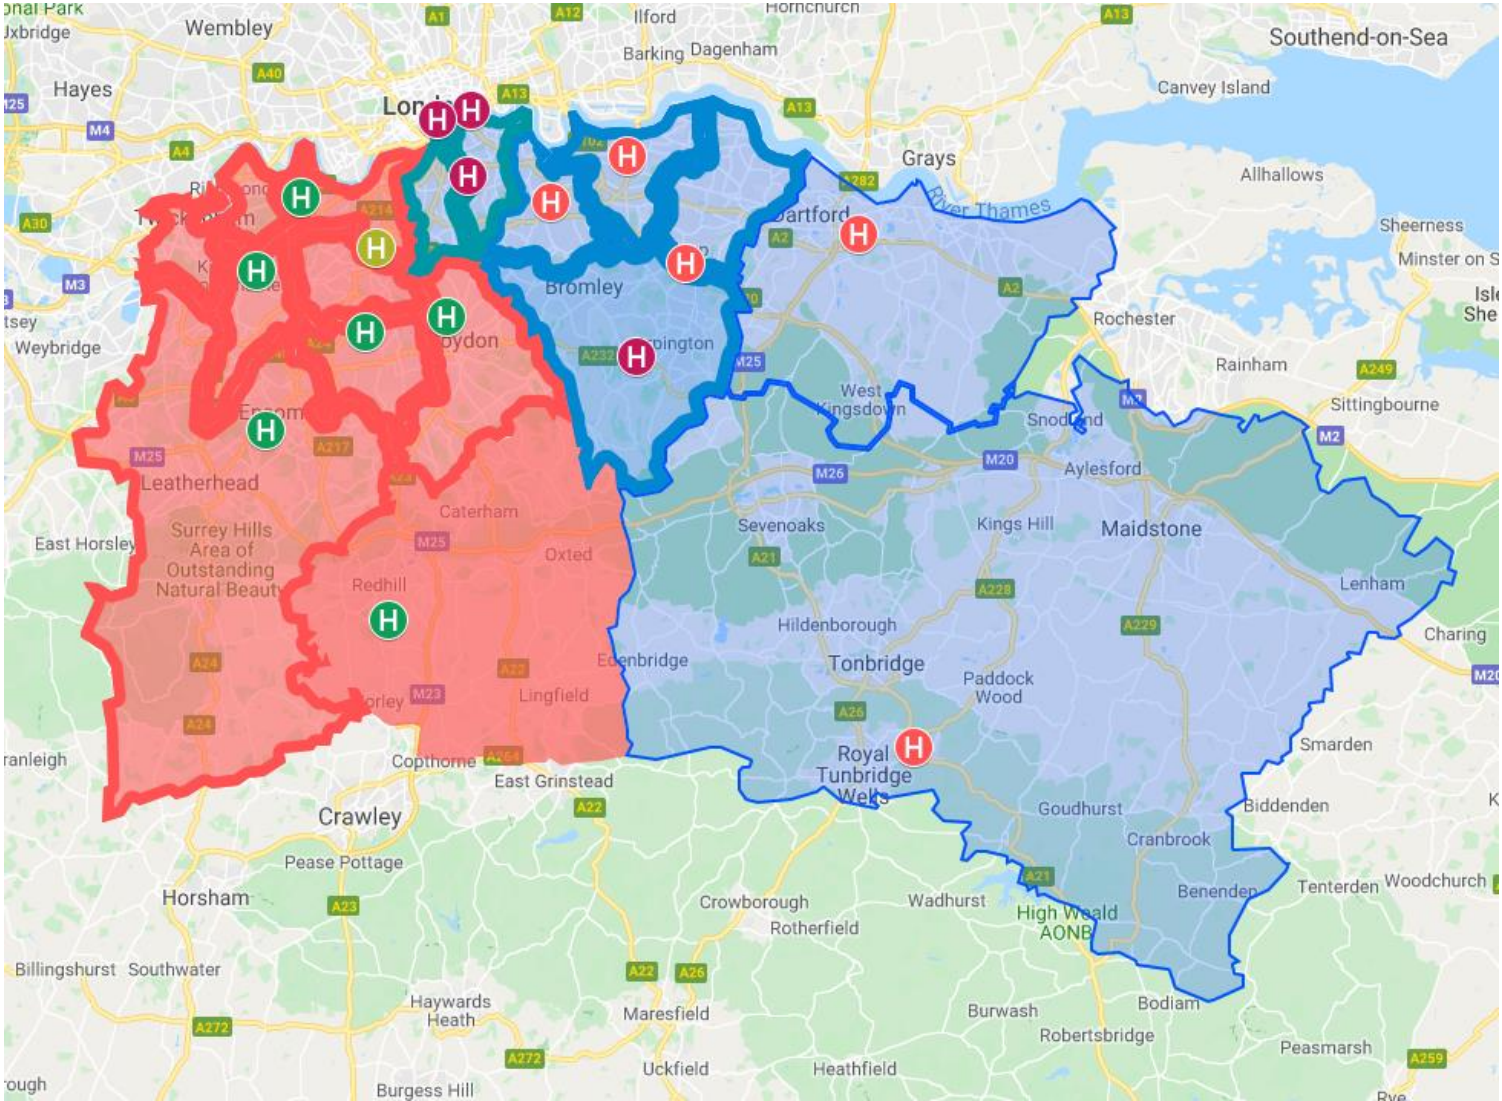

# South London Cardiovascular Networks

**Key:**

-  King's Health Partners Cardiovascular
-  South London Cardiac ODN
-  South East Vascular Network
-  South West Vascular Network